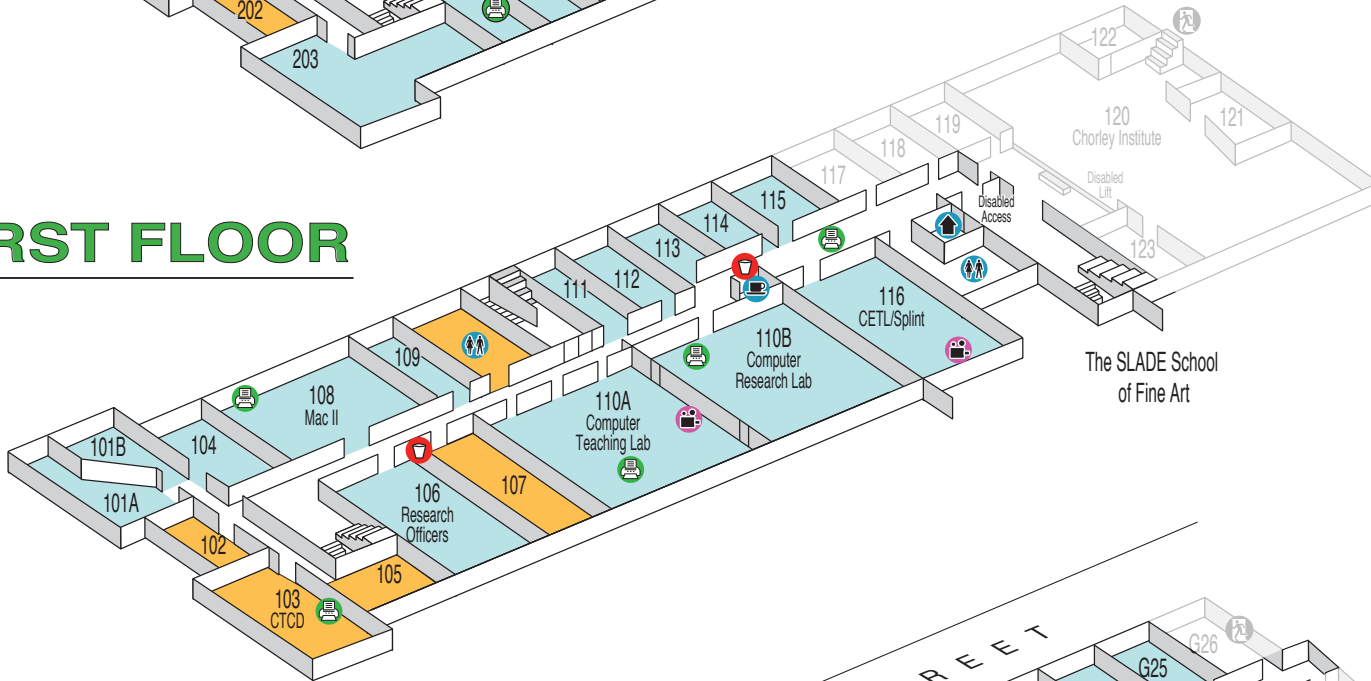

# UCL DEPARTMENT OF GEOGRAPHY - PEARSON BUILDING SERVICES & SUSTAINABILITY MAP

BEDFORD WAY CAMPUS TO FOLLOW

## THIRD FLOOR

## SECOND FLOOR

## FIRST FLOOR