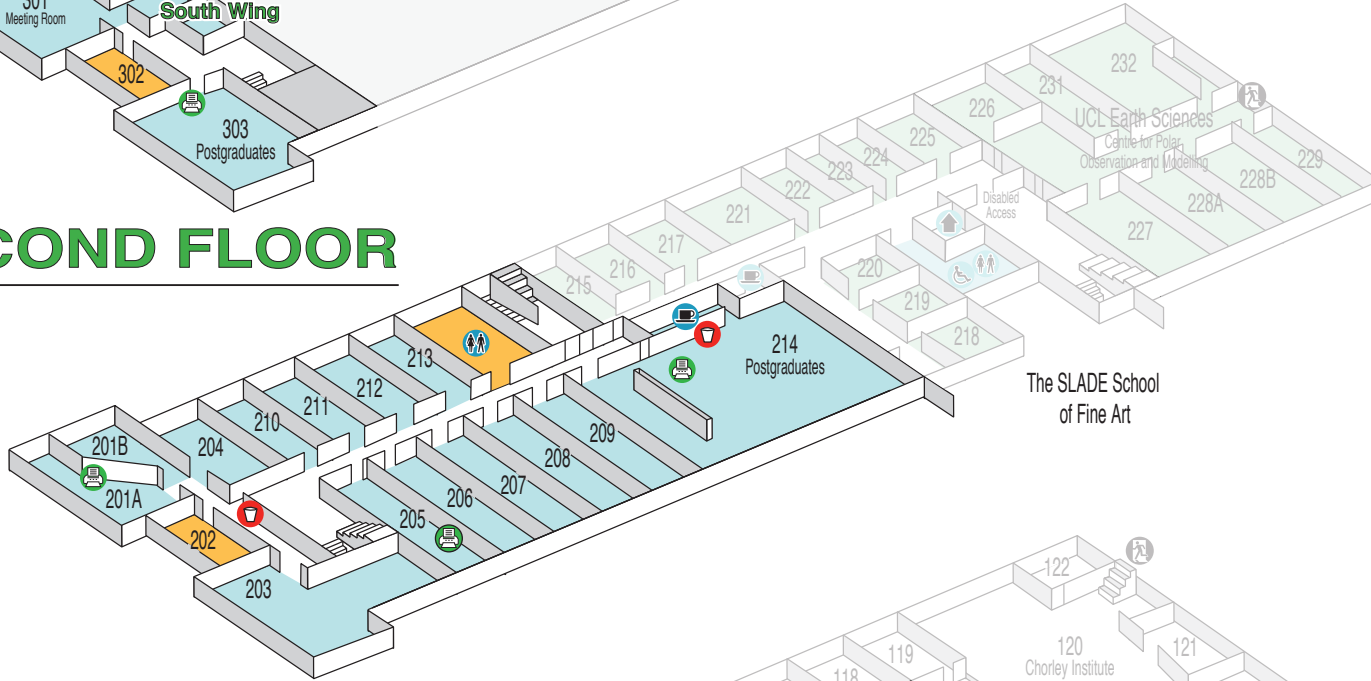

# UCL DEPARTMENT OF GEOGRAPHY - PEARSON BUILDING SERVICES & SUSTAINABILITY MAP

BEDFORD WAY CAMPUS TO FOLLOW

## THIRD FLOOR

## SECOND FLOOR

## FIRST FLOOR